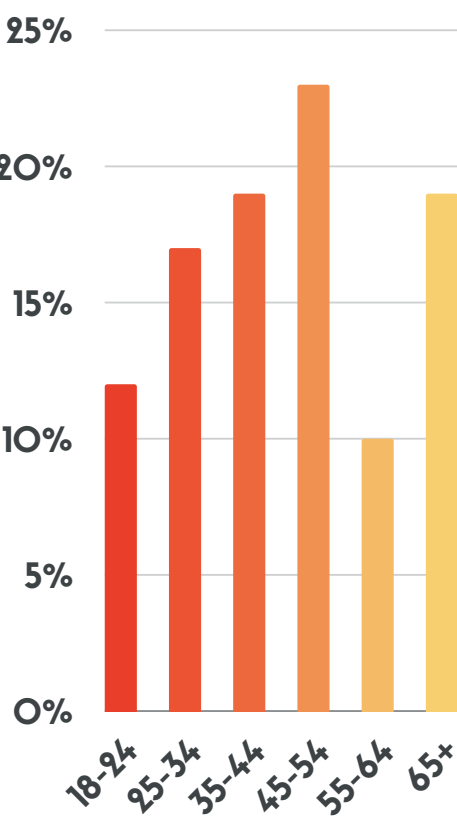

OUTBACK COMMUNITIES AUTHORITY

WHAT ARE OUR COMMUNITY NEEDS?

1910 SESSIONS

1 JULY 2020 - 30 JUNE 2021

TOP 25 LANDING PAGES:

WHO ARE OUR USERS?

AGE

DEVICE

MEDIUM