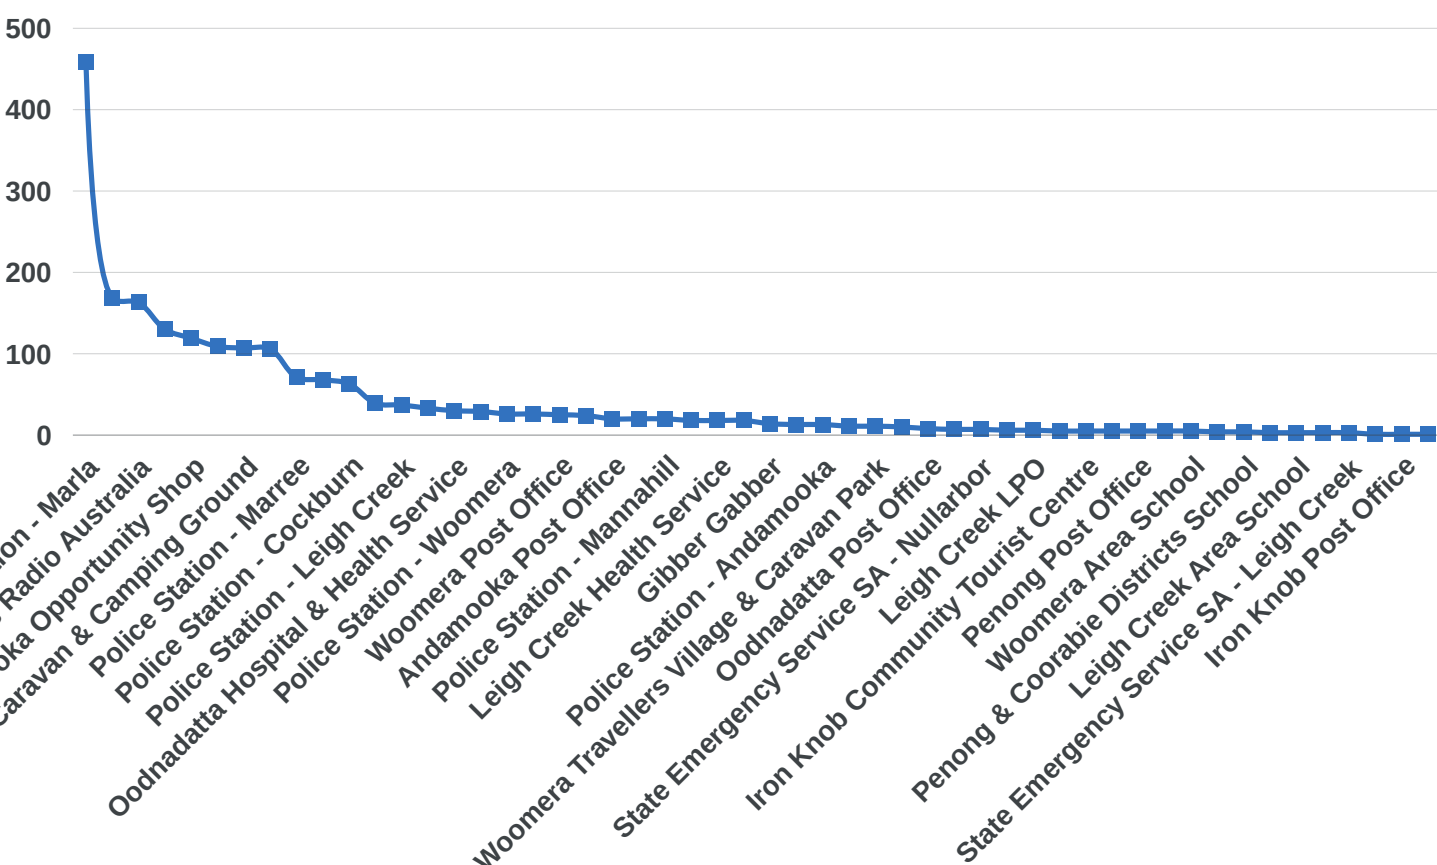

OUTBACK COMMUNITIES AUTHORITY

WHAT ARE OUR COMMUNITY NEEDS?

1910 SESSIONS

1 JULY 2020 - 30 JUNE 2021

TOP 25 LANDING PAGES:

WHO ARE OUR USERS?

AGE

DEVICE

MEDIUM