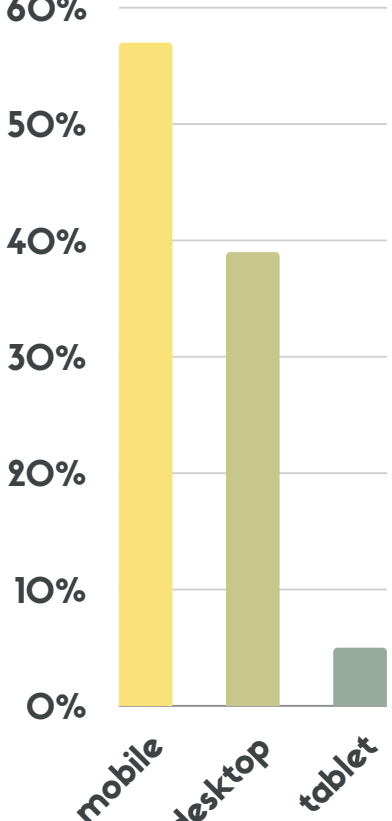

OUTBACK COMMUNITIES AUTHORITY

WHAT ARE OUR COMMUNITY NEEDS?

1910 SESSIONS

1 JULY 2020 - 30 JUNE 2021

TOP 25 LANDING PAGES:

WHO ARE OUR USERS?

AGE

DEVICE

MEDIUM