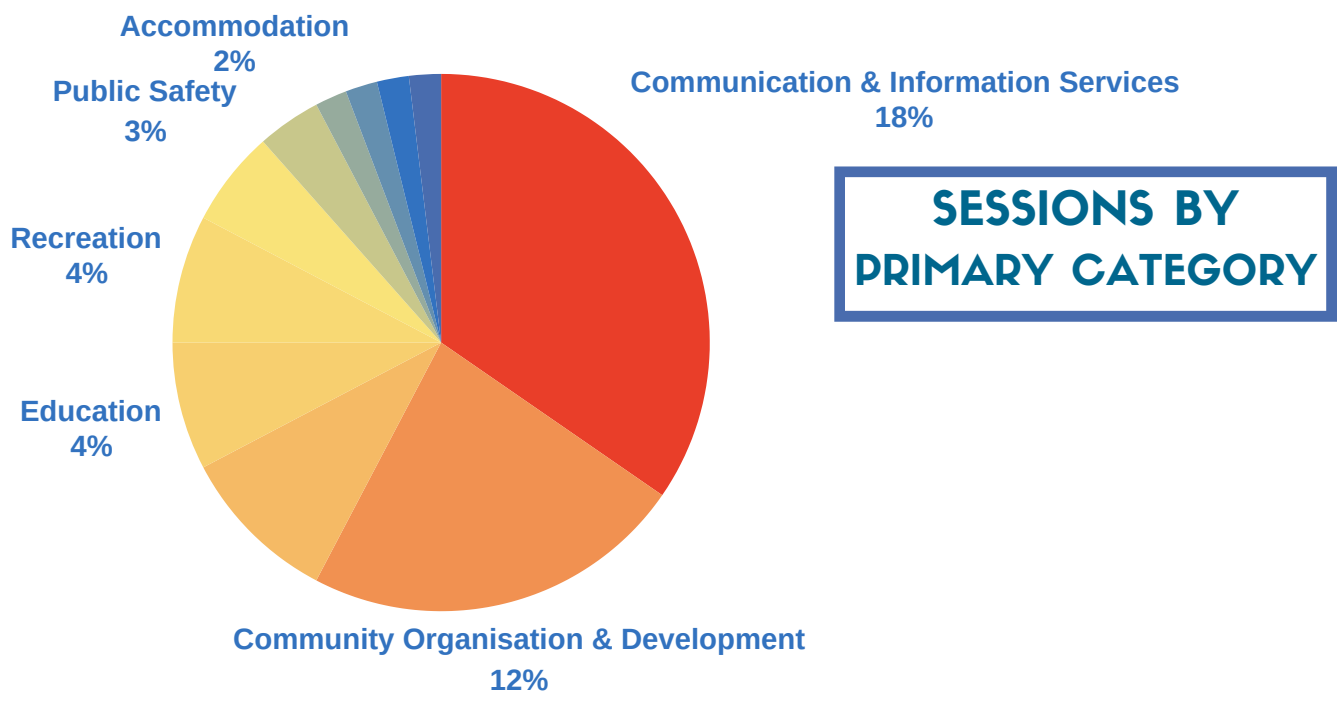

OUTBACK COMMUNITIES AUTHORITY

WHAT ARE OUR COMMUNITY NEEDS?

1910 SESSIONS

1 JULY 2020 - 30 JUNE 2021

TOP 25 LANDING PAGES:

WHO ARE OUR USERS?

AGE

DEVICE